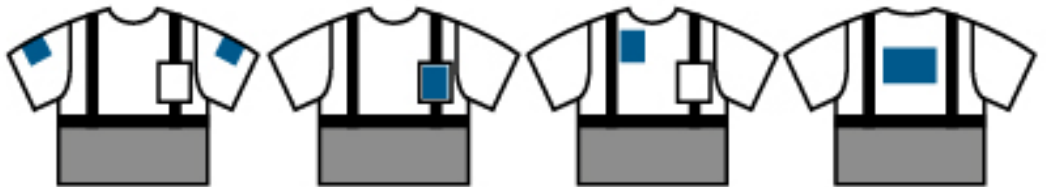

**SKU: 5503/5504**

**MOISTURE WICKING LONG SLEEVE SAFETY T-SHIRT WITH CHEST POCKET**

**5503**

**5504**

**BACK**

**BACK**

- ▶ Birdseye Breathable and Moisture Wicking, Polyester Mesh to Keep Cool
- ▶ 1 Chest Left Front Pocket
- ▶ Certification: Non-ANSI Certified
- ▶ Available Sizes: SM-6XL, LGTall-3XLTall
- ▶ Item # 5503-Lime, 5504-Orange
- ▶ ⚠ WARNING: Cancer and reproductive harm – California residents click here.

**CUSTOM LOGO PRINT AREAS AVAILABLE:**

SAFETY T-SHIRTS	S	M	L	XL	2XL	3XL	4XL	5XL	6XL
Chest	34-36	38-40	42-44	46-48	50-52	54-56	58-60	62-64	66-68
Length	27	27	28	29	30	31	32	33	34