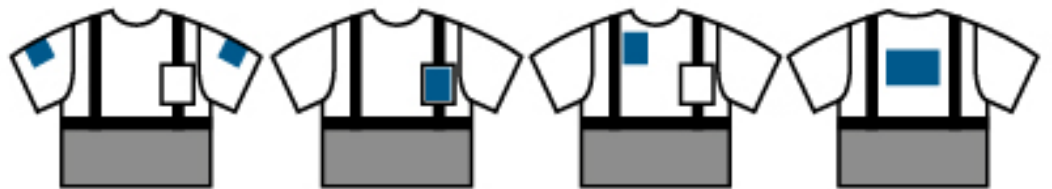

SKU: 5017/5019

TWO TONE SHORT SLEEVE POLO SHIRT

5017

5019

BACK

BACK

- ▶ Birdseye Breathable and Moisture Wicking Polyester Mesh to Keep Cool
- ▶ 2" Silver Heat Transfer Reflective Tape with Orange Contrasting Trim
- ▶ 1 Chest Left Front Pocket
- ▶ Available Sizes: SM-5XL
- ▶ Item # 5017-Lime, ANSI/ISEA 107-2015 Class 3
- ▶ Item # 5019-Black, Non-ANSI
- ▶ ⚠ WARNING: Cancer and reproductive harm – California residents click here.

CUSTOM LOGO PRINT AREAS AVAILABLE:

SAFETY T-SHIRTS	S	M	L	XL	2XL	3XL	4XL	5XL	6XL
Chest	34-36	38-40	42-44	46-48	50-52	54-56	58-60	62-64	66-68
Length	27	27	28	29	30	31	32	33	34